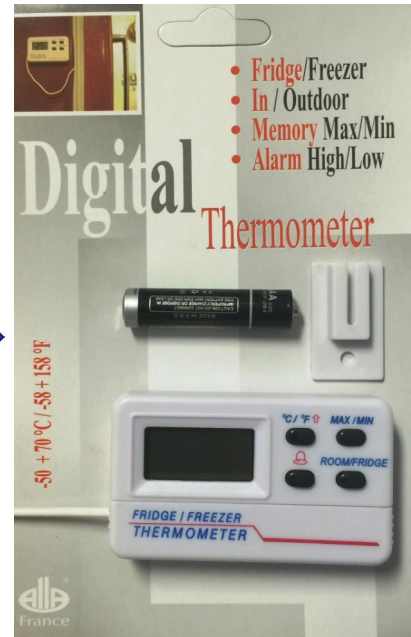

DIGITAL THERMOMETER

Range: -50 to +70°C

-58 to 158°F

Resolution: 0.1°C

Accuracy: 0.1°C

Cable: 1 metre

Battery: AAA (incl.)

\$ 15.00 (excl. GST)

DIGITAL THERMOMETER with MAX-MIN function

Range: -50 to +200°C

-58 to +392°F

Resolution: 0.1°C

Probe: 125mm

Battery: LR44(incl.)

\$ 15.00 (excl. GST)

DIGITAL THERMOMETER with MAX-MIN function

Range: -50 to +200°C

-58 to +392°F

Resolution: 0.1°C

Probe: 125mm

Battery: A76 (incl.)

\$ 15.00 (excl. GST)

Specials

MAGNETIC STIRRING BARS, PTFE COATED